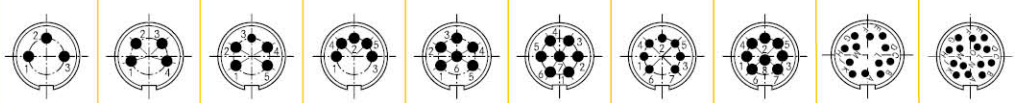

M16 圆形连接器 ROUND PLUG CONNECTOR

3-14 Pole
连接器 Connector

插针 Male

电缆直径 for cable diameter 4-6mm

电缆直径 for cable diameter 6-8mm

1 型号 Form No.	916030	916040	916050	916051	916060	916070	916071	916080	916120	916141
极数 Suppression	3-pole	4-pole	5-pole	5 S-pole	6-pole	7-pole	7-pole	8-pole	12-pole	14-pole

针脚排序
Contact layout

插孔 Female

电缆直径 for cable diameter 4-6mm

电缆直径 for cable diameter 6-8mm

型号 Form No.	916130	916140	916150	916151	916160	916170	916171	916180	916220	916240
极数 Suppression	3-pole	4-pole	5-pole	5 S-pole	6-pole	7-pole	7-pole	8-pole	12-pole	14-pole