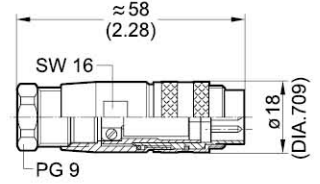

M16 圆形连接器 ROUND PLUG CONNECTOR

3-14 Pole
连接器 Connector

插针 Male

电缆直径 for cable diameter 4-6mm

电缆直径 for cable diameter 6-8mm

1 型号 Form No.	916030	916040	916050	916051	916060	916070	916071	916080	916120	916141
极数 Suppression	3-pole	4-pole	5-pole	5 S-pole	6-pole	7-pole	7-pole	8-pole	12-pole	14-pole

针脚排序
Contact layout

插孔 Female

电缆直径 for cable diameter 4-6mm

电缆直径 for cable diameter 6-8mm

型号 Form No.	916130	916140	916150	916151	916160	916170	916171	916180	916220	916240
极数 Suppression	3-pole	4-pole	5-pole	5 S-pole	6-pole	7-pole	7-pole	8-pole	12-pole	14-pole

针脚排序
Contact layout

插孔 Female
90°

型号 Form No.	916530	916540	916550	916560	916570	916580	916520
极数 Suppression	3-pole	4-pole	5-pole	6-pole	7-pole	8-pole	12-pole

针脚排序
Contact layout