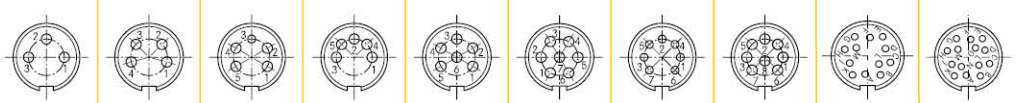

M16 圆形连接器 ROUND PLUG CONNECTOR

3-14 Pole
连接器 Connector

插针 Male

1 型号 Form No.	916030	916040	916050	916051	916060	916070	916071	916080	916120	916141
极数 Suppression	3-pole	4-pole	5-pole	5 S-pole	6-pole	7-pole	7-pole	8-pole	12-pole	14-pole

针脚排序
Contact layout

插孔 Female

型号 Form No.	916130	916140	916150	916151	916160	916170	916171	916180	916220	916240
极数 Suppression	3-pole	4-pole	5-pole	5 S-pole	6-pole	7-pole	7-pole	8-pole	12-pole	14-pole

针脚排序
Contact layout

插孔 Female
90°

型号 Form No.	916530	916540	916550	916560	916570	916580	916520
极数 Suppression	3-pole	4-pole	5-pole	6-pole	7-pole	8-pole	12-pole

针脚排序
Contact layout