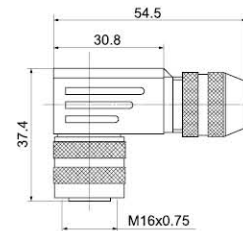

M16 圆形连接器 ROUND PLUG CONNECTOR

3-14 Pole
连接器 Connector

插针 Male

电缆直径 for cable diameter 4-6mm

电缆直径 for cable diameter 6-8mm

1 型号 Form No.	916030	916040	916050	916051	916060	916070	916071	916080	916120	916141
极数 Suppression	3-pole	4-pole	5-pole	5 S-pole	6-pole	7-pole	7-pole	8-pole	12-pole	14-pole

针脚排序
Contact layout

插孔 Female

电缆直径 for cable diameter 4-6mm

电缆直径 for cable diameter 6-8mm

型号 Form No.	916130	916140	916150	916151	916160	916170	916171	916180	916220	916240
极数 Suppression	3-pole	4-pole	5-pole	5 S-pole	6-pole	7-pole	7-pole	8-pole	12-pole	14-pole

针脚排序
Contact layout

插孔 Female
90°

型号 Form No.	916530	916540	916550	916560	916570	916580	916520
极数 Suppression	3-pole	4-pole	5-pole	6-pole	7-pole	8-pole	12-pole

针脚排序
Contact layout