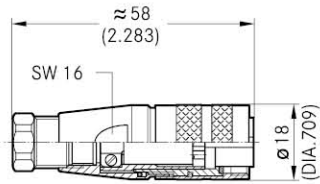

M16 圆形连接器 ROUND PLUG CONNECTOR

3-14 Pole
连接器 Connector

插针 Male

电缆直径 for cable diameter 4-6mm

电缆直径 for cable diameter 6-8mm

1 型号 Form No.	916030	916040	916050	916051	916060	916070	916071	916080	916120	916141
极数 Suppression	3-pole	4-pole	5-pole	5 S-pole	6-pole	7-pole	7-pole	8-pole	12-pole	14-pole

针脚排序
Contact layout

插孔 Female

电缆直径 for cable diameter 4-6mm

电缆直径 for cable diameter 6-8mm

型号 Form No.	916130	916140	916150	916151	916160	916170	916171	916180	916220	916240
极数 Suppression	3-pole	4-pole	5-pole	5 S-pole	6-pole	7-pole	7-pole	8-pole	12-pole	14-pole

针脚排序
Contact layout

插孔 Female
90°

型号 Form No.	916530	916540	916550	916560	916570	916580	916520
极数 Suppression	3-pole	4-pole	5-pole	6-pole	7-pole	8-pole	12-pole

针脚排序
Contact layout