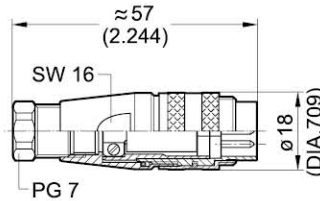

M16 圆形连接器 ROUND PLUG CONNECTOR

3-14 Pole
连接器 Connector

插针 Male

电缆直径 for cable diameter 4-6mm

电缆直径 for cable diameter 6-8mm

1 型号 Form No.	916030	916040	916050	916051	916060	916070	916071	916080	916120	916141
极数 Suppression	3-pole	4-pole	5-pole	5 S-pole	6-pole	7-pole	7-pole	8-pole	12-pole	14-pole

针脚排序
Contact layout

插孔 Female

电缆直径 for cable diameter 4-6mm

电缆直径 for cable diameter 6-8mm

型号 Form No.	916130	916140	916150	916151	916160	916170	916171	916180	916220	916240
极数 Suppression	3-pole	4-pole	5-pole	5 S-pole	6-pole	7-pole	7-pole	8-pole	12-pole	14-pole

针脚排序
Contact layout

插孔 Female
90°

型号 Form No.	916530	916540	916550	916560	916570	916580	916520
极数 Suppression	3-pole	4-pole	5-pole	6-pole	7-pole	8-pole	12-pole

针脚排序
Contact layout