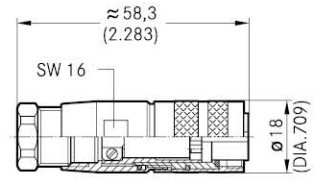

M16 圆形连接器 ROUND PLUG CONNECTOR

3-14 Pole
连接器 Connector

插针 Male

电缆直径 for cable diameter 4-6mm

电缆直径 for cable diameter 6-8mm

1 型号 Form No.	916030	916040	916050	916051	916060	916070	916071	916080	916120	916141
极数 Suppression	3-pole	4-pole	5-pole	5 S-pole	6-pole	7-pole	7-pole	8-pole	12-pole	14-pole

针脚排序
Contact layout

插孔 Female

电缆直径 for cable diameter 4-6mm

电缆直径 for cable diameter 6-8mm

型号 Form No.	916130	916140	916150	916151	916160	916170	916171	916180	916220	916240
极数 Suppression	3-pole	4-pole	5-pole	5 S-pole	6-pole	7-pole	7-pole	8-pole	12-pole	14-pole

针脚排序
Contact layout

插孔 Female
90°

型号 Form No.	916530	916540	916550	916560	916570	916580	916520
极数 Suppression	3-pole	4-pole	5-pole	6-pole	7-pole	8-pole	12-pole

针脚排序
Contact layout