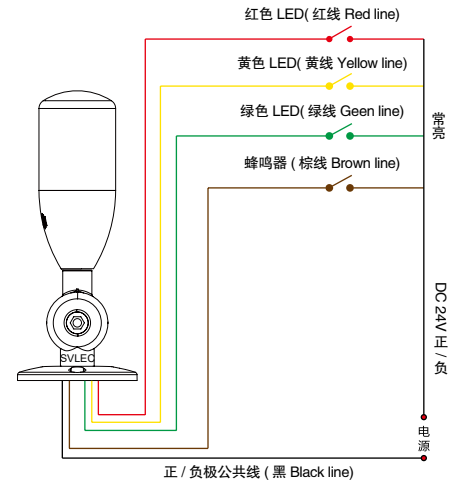

工业照明 LED LIGHT

GLTD2 塔灯 LED Multi-Functional Signal Light

底座安装孔

1 技术参数 Technical parameters

电子控制器 Electronic Control Gear: RGY (BW)

寿命 Life time: 50000h

防护等级 Luminaire of Protection: IP65

Beam angle 光束角: 360°

2 特点 Features

- 1、高效 LED 多功能信号灯, 可满足各种需求, 性价比高 Efficient LED multi signal lamps meets the various needs with good price;
- 2、高亮 LED 光源, 大大提高了远距离的可视性能 High bright LED improving the visual performance of long distance;
- 3、利用红黄绿 LED 光源产生鲜明的色彩识别效果 With red/yellow/green color led improving the color recognition effect;
- 4、灵安装简便, 方便拆卸 Easy installation and dismantling;
- 5、灯体由高品质铝制成, 耐热抗冲击, 外观时尚, 可折叠;
The lamp body is made of high quality aluminum, with good thermal and shock resistance, it looks more modern and it is collapsible;
- 6、灯罩由耐热抗冲击透明的聚碳酸酯制成。
The lampshade is made of transparent PC, with good function of thermal and shock resistance.

GLTD5 多功能警示灯 LED Multi-Functional Signal Light

1 技术参数 Technical parameters

灯珠颜色 LED Color: RGY
 寿命 Life time: 50000h
 防护等级 Luminaire of Protection: IP20
 Beam angle 光束角: 360°

底座安装孔

安装	螺丝位	规格	螺丝数量
形式 A	Ø65	M5/M6	3
形式 B	Ø55	M4	4