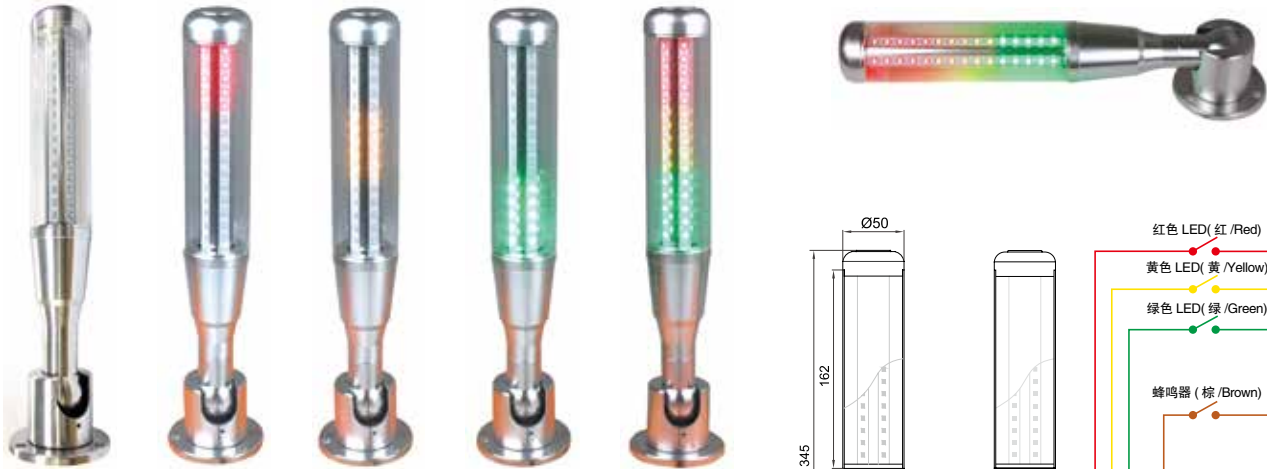

工业照明 LED LIGHT

GLTD1 塔灯 LED Multi-Functional Signal Light

1 技术参数 Technical parameters

电子控制器 Electronic Control Gear: RGY (BW)

寿命 Life time: 50000h

防护等级 Luminaire of Protection: IP65

Beam angle 光束角: 360°